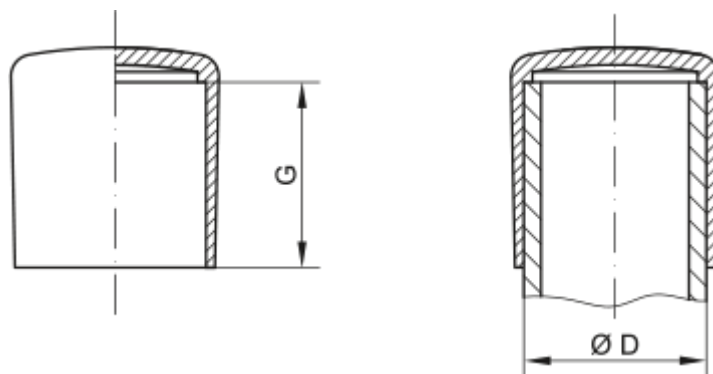

Data Sheet

Article number: 59GPN280ER20

Description: KLEE Cap for pipes GPN 280 - (Pipe size 20)

Measures

D = 20

G = 20.1